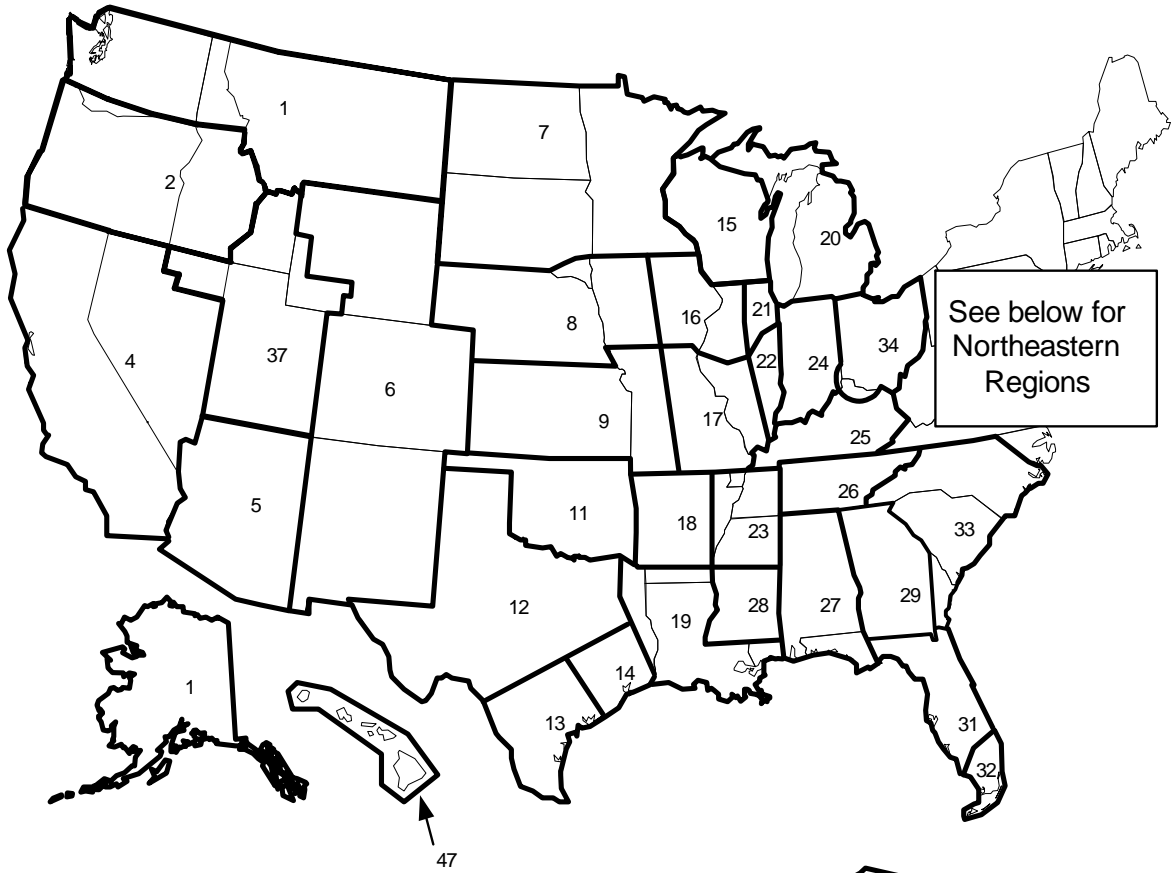

WEBSITE <http://www.frymaster.com>

(Rev: Feb 16)

* 8195026 *

Domestic Service Regions

To obtain warranty service in your locality , call the Factory Authorized Servicer (FAS) or branch nearest you **in your Service Region**. The FAS or branch may be called to arrange service , purchase parts , or offer technical assistance . If you have questions or need assistance locating your FAS or one of its branches call the ***Frymaster*** toll-free number (1-800-551-8633).